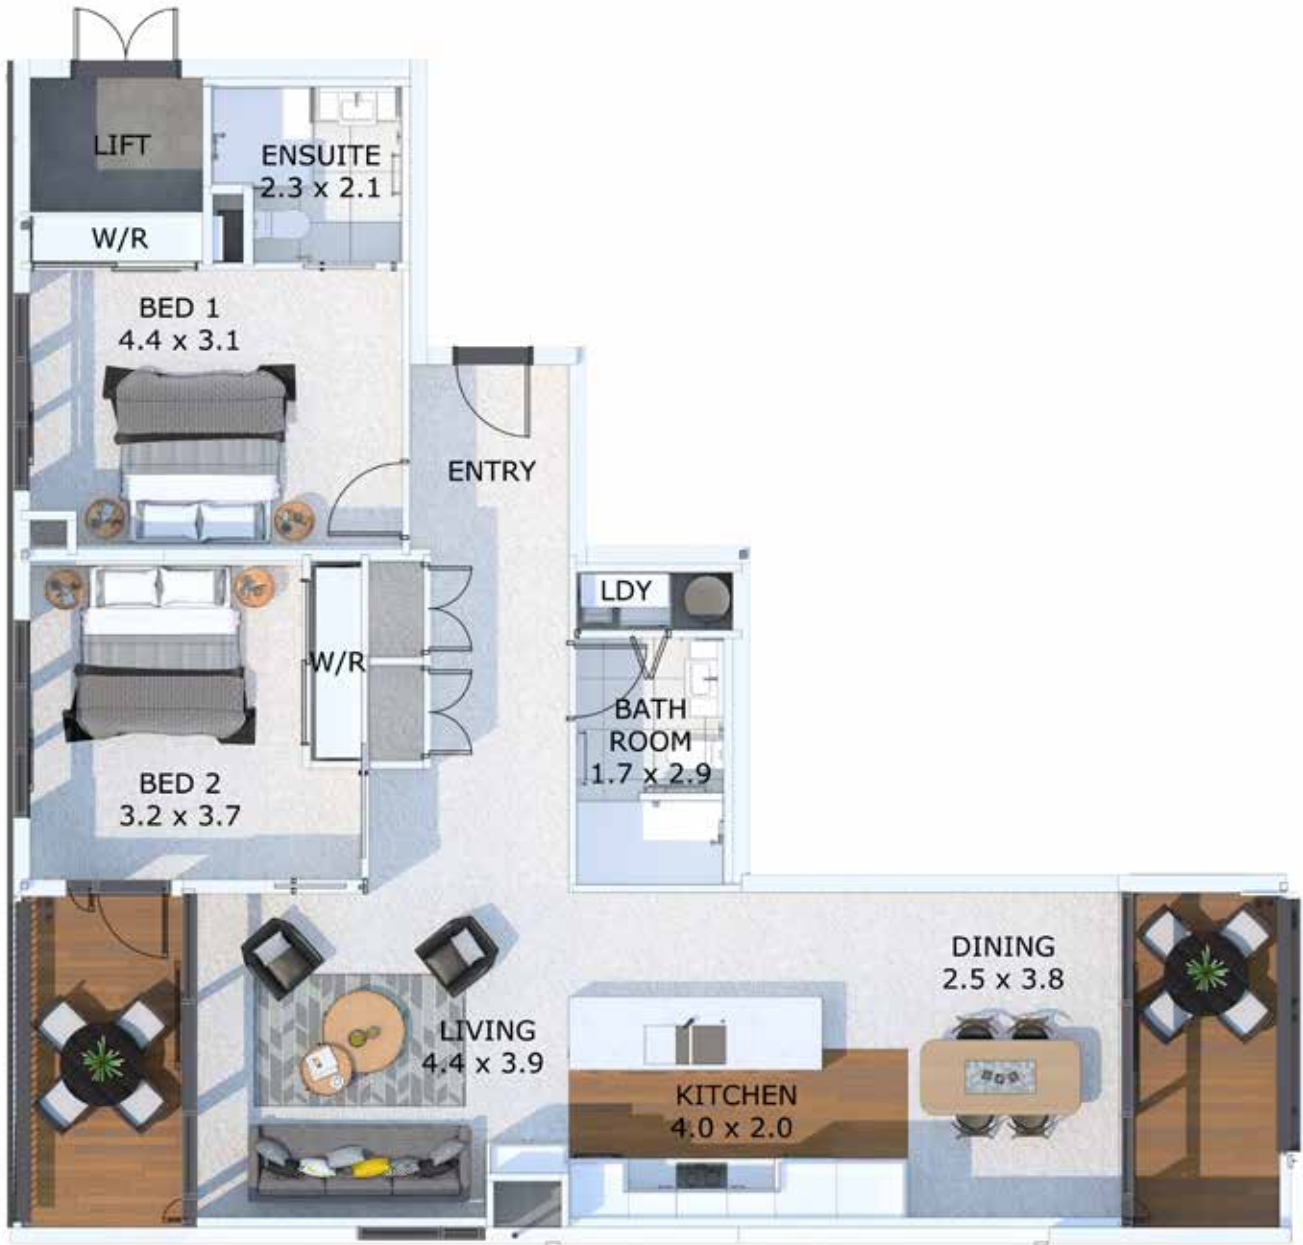

Two bedroom apartment

Numbers: 607

Floorplan area - 109m²
Not to scale

This is a floorplan for Rhodes on Cashmere's two bedroom apartment.