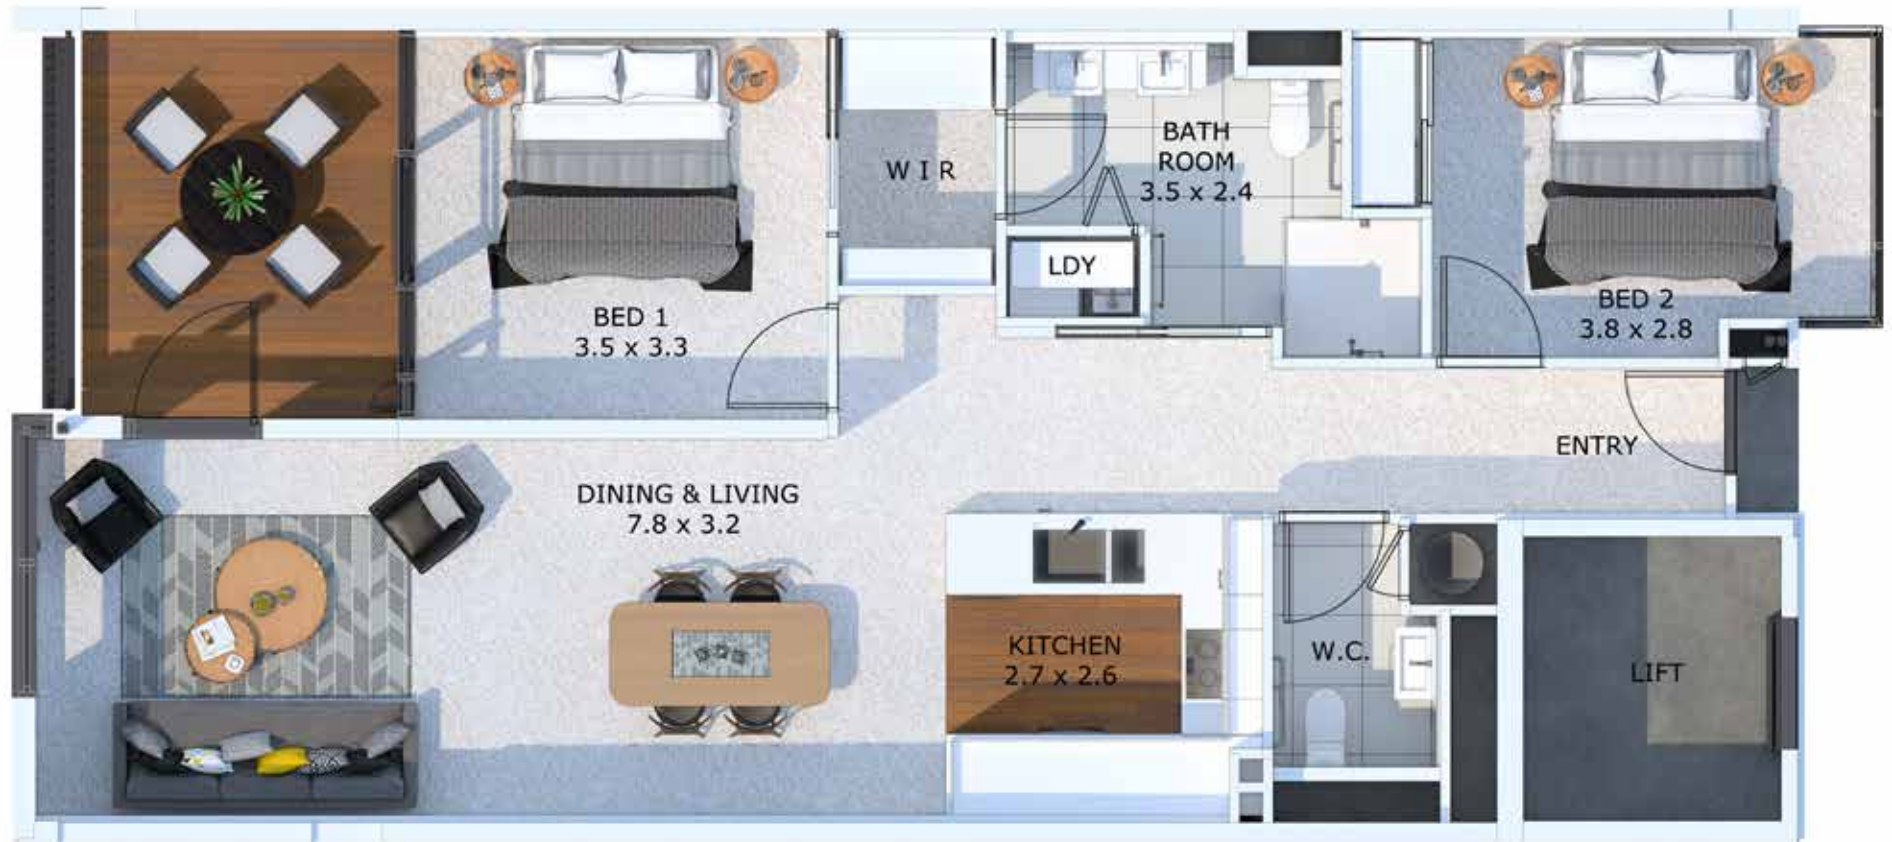

# Two bedroom apartment

Numbers: 604, 704

Floorplan area - 94m<sup>2</sup>  
Not to scale

This is a floorplan for Rhodes on Cashmere's two bedroom apartment.